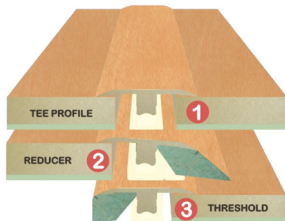

HEADLAM

The First Name in Floorcoverings

NEW

3 in 1 Door Plate AVAILABLE NOW!

1 PROFILE FOR 3 APPLICATIONS

FOR ENGINEERED & WOOD FLOORS

16mm - 22mm

Available in: Accacia, Beech, Cherry, Dark Oak, Doussie, Mahogany, Maple, Walnut, Wenge and White Oak.

3 IN 1 DOOR PLATE	SIZE	OUTER BOX
ENGINEERED & WOOD FLOORS	.93m	1
ENGINEERED & WOOD FLOORS	2.15m	1

MOTION / T SECTION

TRANSITION / RAMP

BORDER / END

Headlam Flooring, McNeil Drive, Eurocentral, North Lanarkshire ML1 4YF