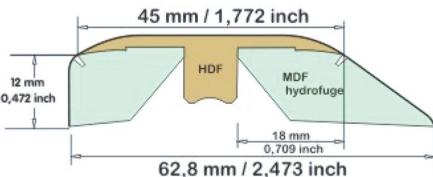

HEADLAM

The First Name in Floorcoverings

NEW

3 in 1 Door Plate AVAILABLE NOW!

1 PROFILE FOR 3 APPLICATIONS

FOR ENGINEERED & WOOD FLOORS

16mm - 22mm

Available in: Accacia, Beech, Cherry, Dark Oak, Doussie, Mahogany, Maple, Walnut, Wenge and White Oak.

3 IN 1 DOOR PLATE	SIZE	OUTER BOX
ENGINEERED & WOOD FLOORS	.93m	1
ENGINEERED & WOOD FLOORS	2.15m	1

MOTION / T SECTION

TRANSITION / RAMP

BORDER / END

Headlam Flooring, McNeil Drive, Eurocentral, North Lanarkshire ML1 4YF