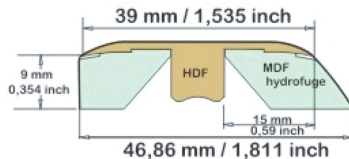

HEADLAM

The First Name in Floorcoverings

NEW

3 in 1 Door Plate AVAILABLE NOW!

1 PROFILE FOR 3 APPLICATIONS

FOR ENGINEERED & WOOD FLOORS

16mm - 22mm

Available in: Accacia, Beech, Cherry, Dark Oak, Doussie, Mahogany, Maple, Walnut, Wenge and White Oak.

3 IN 1 DOOR PLATE	SIZE	OUTER BOX
ENGINEERED & WOOD FLOORS	.93m	1
ENGINEERED & WOOD FLOORS	2.15m	1

MOTION / T SECTION

TRANSITION / RAMP

BORDER / END

Headlam Flooring, McNeil Drive, Eurocentral, North Lanarkshire ML1 4YF