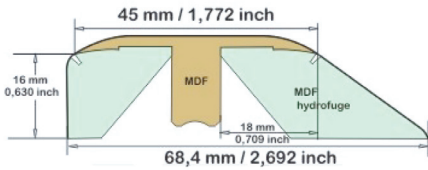

HEADLAM

The First Name in Floorcoverings

NEW

3 in 1 Door Plate AVAILABLE NOW!

1 PROFILE FOR 3 APPLICATIONS

FOR ENGINEERED & WOOD FLOORS

16mm - 22mm

Available in: Accacia, Beech, Cherry, Dark Oak, Doussie, Mahogany, Maple, Walnut, Wenge and White Oak.

3 IN 1 DOOR PLATE	SIZE	OUTER BOX
ENGINEERED & WOOD FLOORS	.93m	1
ENGINEERED & WOOD FLOORS	2.15m	1

MOTION / T SECTION

TRANSITION / RAMP

BORDER / END

Headlam Flooring, McNeil Drive, Eurocentral, North Lanarkshire ML1 4YF